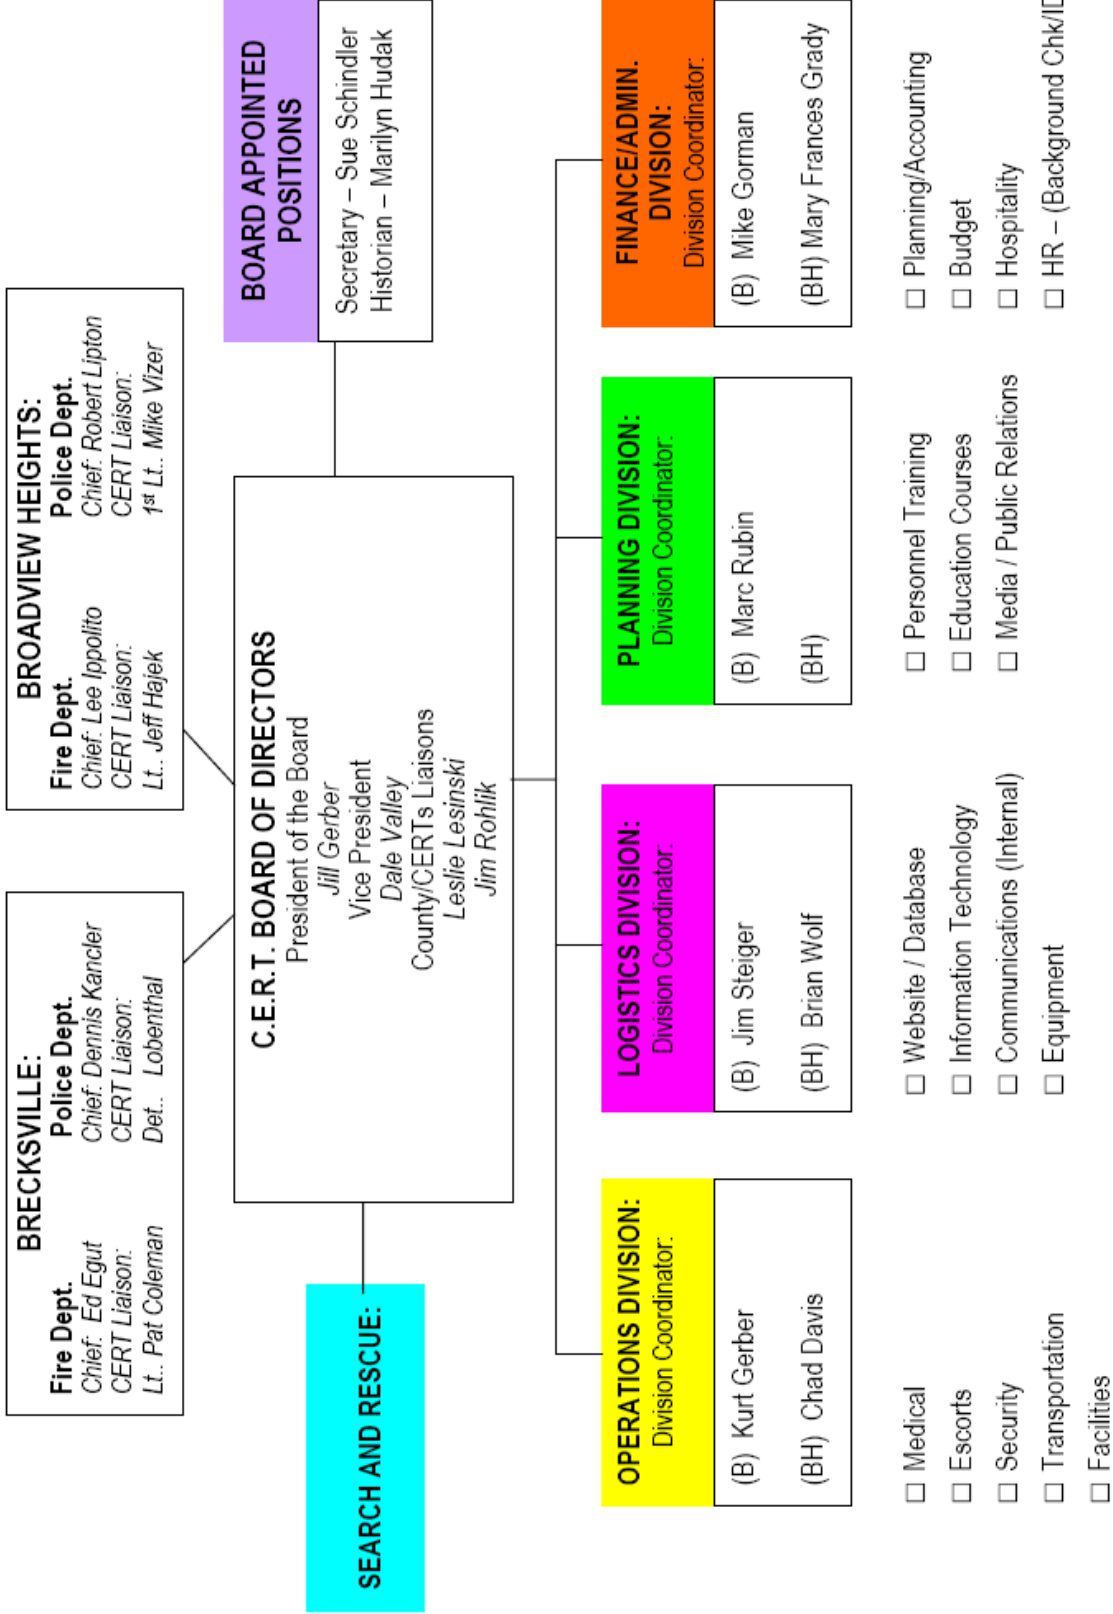

C.E.R.T. - COMMUNITY EMERGENCY RESPONSE TEAM

BRECKSVILLE - BROADVIEW HEIGHTS

Revised 8/24/07